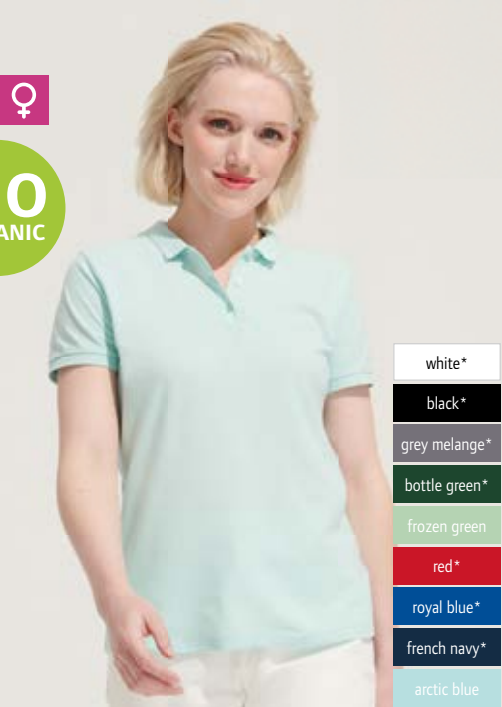

2 25.3575 | SOL'S Planet Women
Dámské piqué polo z bio bavlny

1 25.3566 | SOL'S Planet Men

Pánské piqué polo z bio bavlny

170g/m², 100% certifikovaná bio bavlna
Rovný střih, límec a manžety rukávů v 1x1 žebrovaném úpletu, knoflíková léga se 2 knoflíky tón v tónu, náhradní knoflík na vnitřní straně bočního švu, štítek Tear Away, neutrální velikostní štítek, pratelné na 40°, nelze sušit v sušičce

S – M – L – XL – XXL – 3XL – 4XL* – 5XL*

* k dispozici pouze v těchto barvách

50 5

€ 14,25/Kč 350,-

2 25.3575 | SOL'S Planet Women

Dámské piqué polo z bio bavlny

170g/m², 100% certifikovaná bio bavlna
Lehce vypasovaný střih, límec a manžety rukávů v 1x1 žebrovaném úpletu, knoflíková léga se 3 knoflíky tón v tónu, náhradní knoflík na vnitřní straně bočního švu, štítek Tear Away, neutrální velikostní štítek, pratelné na 40°, nelze sušit v sušičce

XS – S – M – L – XL – XXL – 3XL*

* k dispozici pouze v těchto barvách

50 5

€ 14,25/Kč 350,-