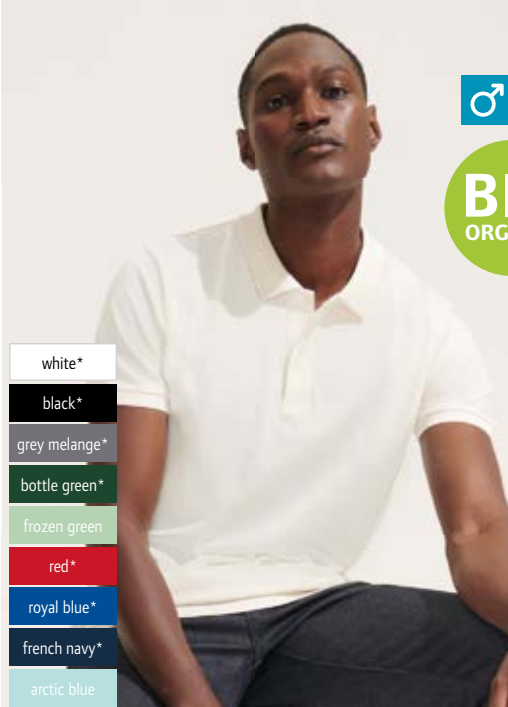

COMBED

NEUTRAL LABEL

TEAR AWAY

25.4501 | SOL'S Pulse Women

**Dámské piqué polo**

COMBED

NEUTRAL LABEL

TEAR AWAY