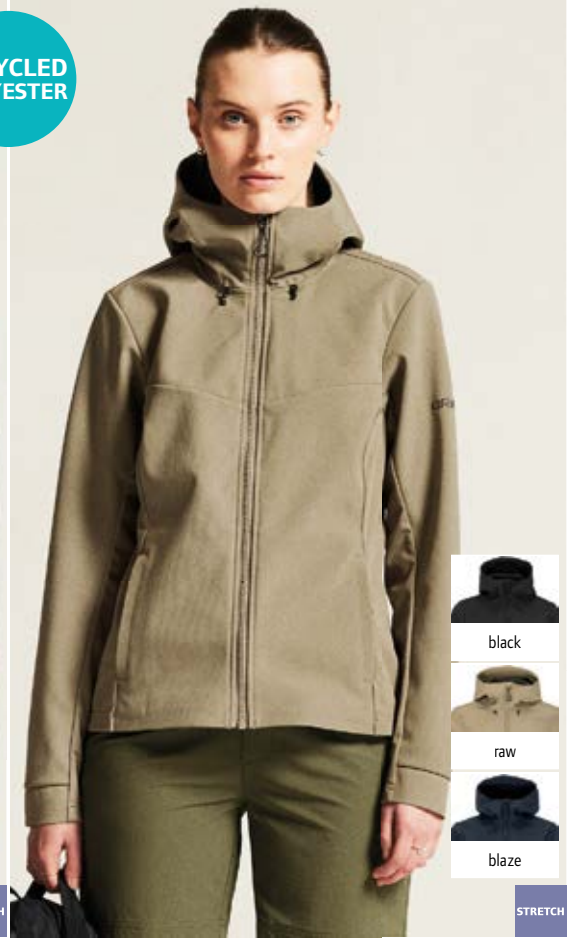

XS - S - M - L - XL - XXL

👤 0 📦 1 € 149,95/Kč 3675,-

black

raw

blaze

STRETCH

NEW

❶ 69.5258 | Craft **ADV Explore 2.0 Softshell Jacket M**
Pánská softshellová bunda