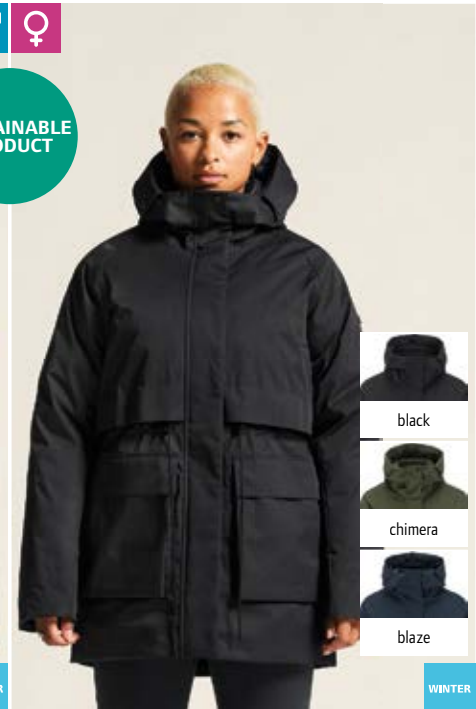

NEW ❸ 69.6379 | Craft **Urban Jacket M**
Pánská bunda

65% recyklovaný polyester, 35% bavlna, záda: 100% polyuretan, podšívka: 100% recyklovaný polyamid
Klasický střih, voděodpudivý materiál, odnímatelná nastavitelná kapuce, nastavitelné manžety se suchým zipem, skrytý YKK zip, 1 náprsní kapsa se zipem, vnitřní kapsa na zip, 1 náprsní kapsa s klopou, svařované hlavní švy, materiál odolný proti větru

XS - S - M - L - XL - XXL - 3XL

👤 0 📦 1

€ 179,95/Kč 4410,-

NEW ❹ 69.6377 | Craft **Urban Padded Parka M**
Pánská zateplená parka

65% recyklovaný polyester, 35% bavlna, záda: 100% polyuretan, podšívka a polstrování: 100% recyklovaný polyamid
Klasický střih, voděodpudivý materiál, nastavitelná kapuce, elastické manžety s poutky na palec, skrytý dvoucestný zip YKK, 2 velké přední kapsy s klopou, vnitřní kapsa na zip, svařované hlavní švy, boční rozparky se zapínáním na druk pro větší volnost pohybu, stahovací šňůrka v pase, izolující teplo

S - M - L - XL - XXL - 3XL

👤 0 📦 1

€ 249,95/Kč 6125,-

NEW ❺ 69.6378 | Craft **Urban Padded Parka W**
Dámská zateplená parka

65% recyklovaný polyester, 35% bavlna, záda: 100% polyuretan, podšívka a polstrování: 100% recyklovaný polyamid
Klasický střih, voděodpudivý materiál, nastavitelná kapuce, elastické manžety s poutky na palec, skrytý dvoucestný zip YKK, 2 velké přední kapsy s klopou, vnitřní kapsa na zip, svařované hlavní švy, boční rozparky se zapínáním na druk pro větší volnost pohybu, stahovací šňůrka v pase, izolující teplo

XS - S - M - L - XL - XXL

👤 0 📦 1

€ 249,95/Kč 6125,-