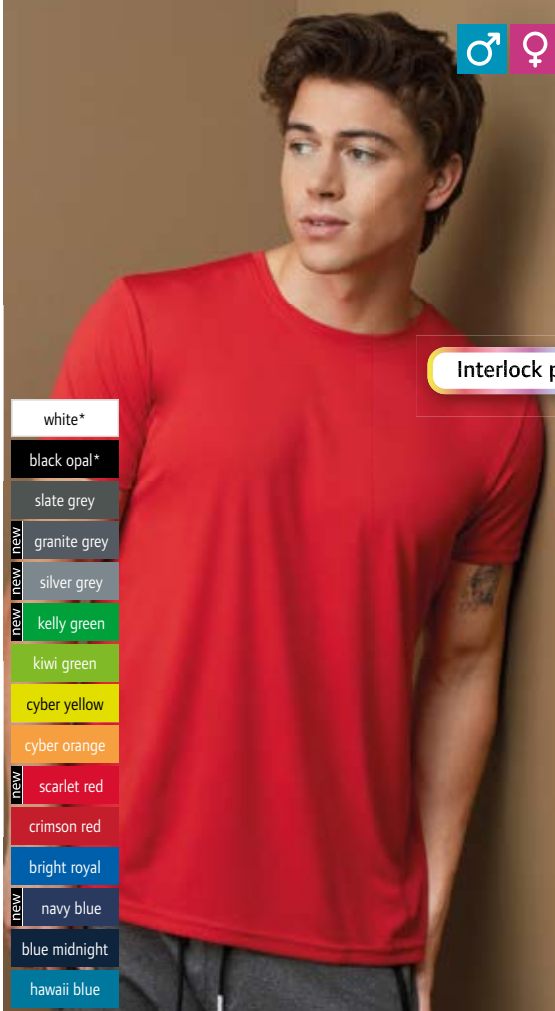

Interlock polyester

white*
black opal*
slate grey
new granite grey
new silver grey
new kelly green
kiwi green
cyber yellow
cyber orange
new scarlet red
crimson red
bright royal
new navy blue
blue midnight
hawaii blue