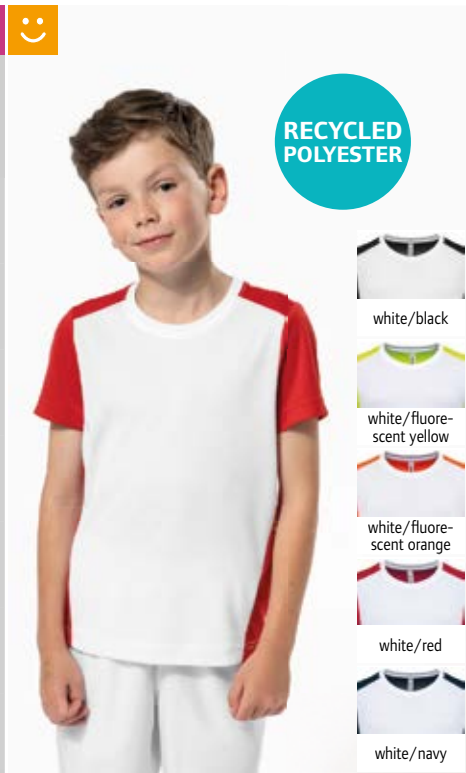

RECYCLED POLYESTER

white/black
white/fluorescent yellow
white/fluorescent orange
white/red
white/navy

TEAR AWAY 6 20.4016 | Kariban ProAct PA 4016
Dětské kontrastní sportovní tričko

130g/m², 100% recyklovaný polyester, tkanina ptačí oko
Rovný střih, kulatý výstřih s krční lemovkou, dvojitě švy na rukávech a lemu, rukávy, ramena a záda v kontrastní barvě, lehké a rychleschnoucí, štítek Tear Away, pratelné na 40°, nelze sušit v sušičce
4/6 (110/116) - 6/8 (122/128) - 8/10 (134/140) - 10/12 (146/152) - 12/14 (158/164)
☎50 ☐10

€ 6,30/Kč 155,-