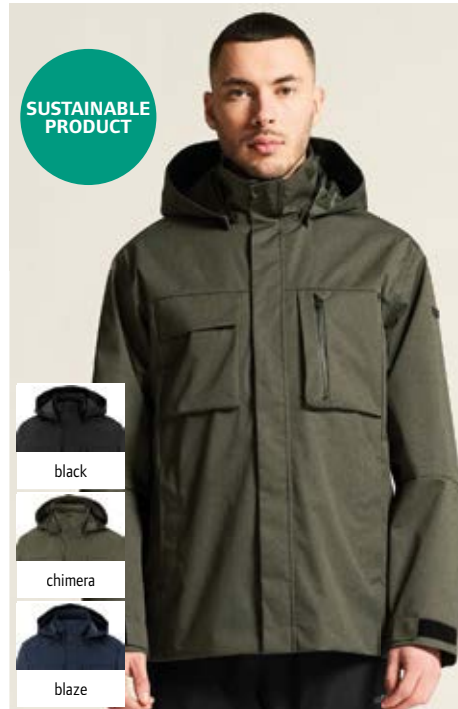

XS - S - M - L - XL - XXL

👤 0 📦 1 € 119,95/Kč 2940,-

SUSTAINABLE PRODUCT

NEW ❶ 69.5260 | Craft **CORE Explore Lt. Insulation Jacket M**
Pánská prošívaná bunda

NEW ❷ 69.5261 | Craft **CORE Explore Lt. Insulation Jacket W**
Dámská prošívaná bunda