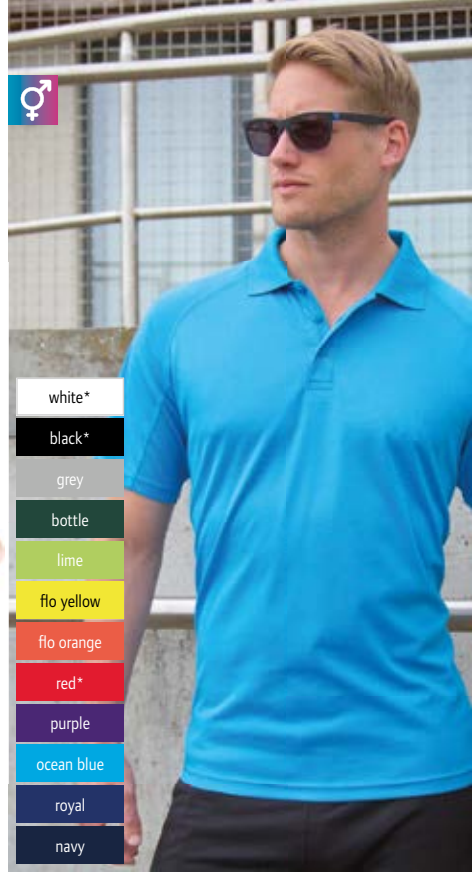

- white*
- black*
- grey
- combat
- bottle
- irish green
- flo green
- lime
- flo yellow
- gold
- orange
- flo orange
- red
- super pink
- flo pink
- purple
- ocean blue
- royal
- navy*

- white
- black
- bottle
- flo green
- lime
- flo yellow
- flo orange
- red
- ocean blue
- royal
- navy