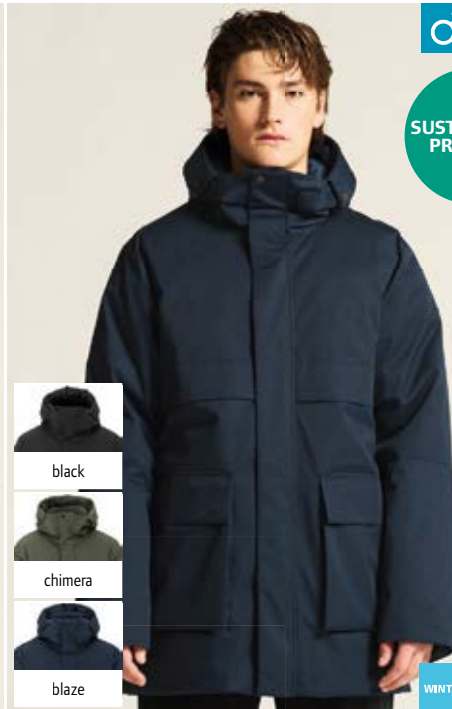

SUSTAINABLE PRODUCT